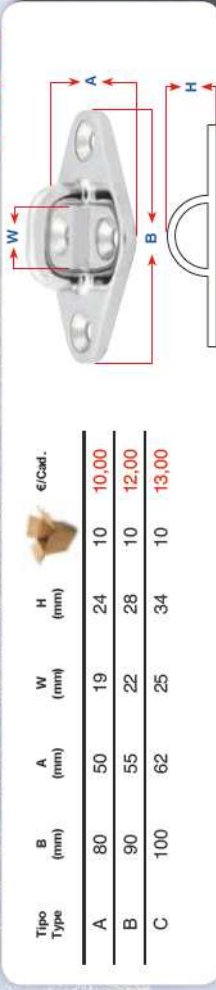

Art. n° 8224 Basette con ponticello microfusione
Pad eye, oblong base, investment cast, polished

Art. n° 8223 Basette con ponticello, microfusione
Pad eye, diamond base, investment cast

Tipo Type	B (mm)	A (mm)	W (mm)	H (mm)	€/Cad.
A	80	50	19	24	10
B	90	55	22	28	10
C	100	62	25	34	10
					13,00

A4 / AISI 316