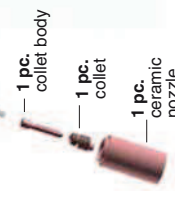

Ø mm	Ø in	CODE
1.6	1/16	TT0101
2.4	3/32	TT0102