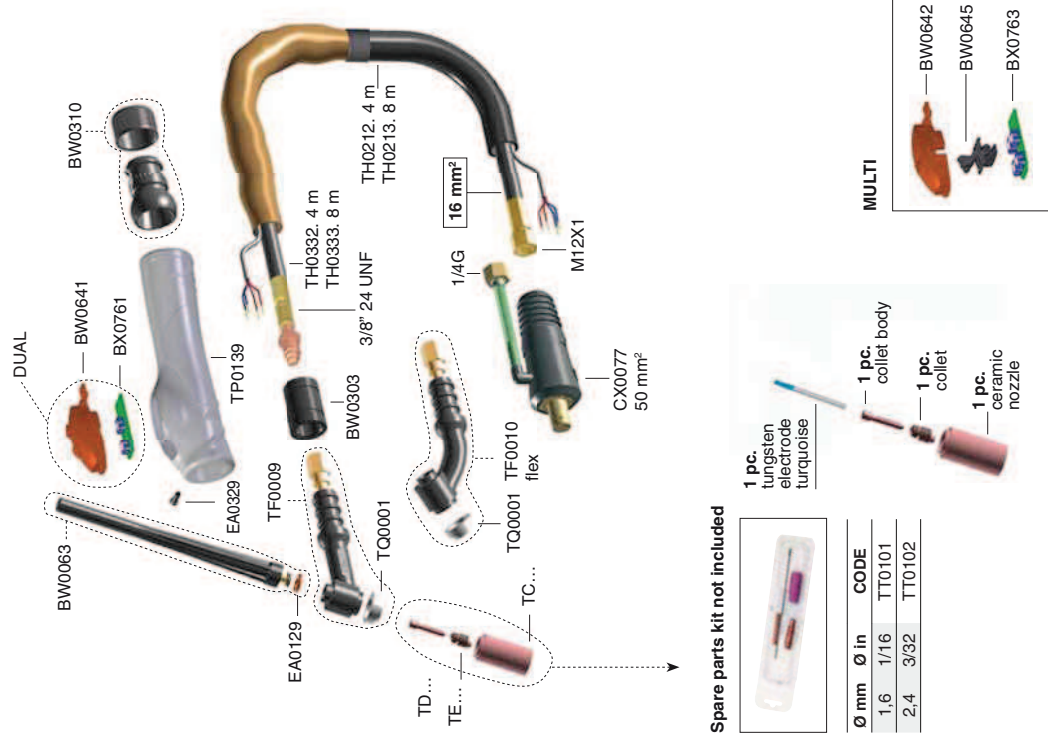

TPRO 9

EA0129

Standard

Ø mm	Ø in	CODE	REF
0.5	.020	TD0003-05	13N20
1.0	.040	TD0003-10	13N21
1.6	1/16	TD0003-16	13N22
2.0	5/64	TD0003-20	-
2.4	3/32	TD0003-24	13N23
3.2	1/8	TD0003-32	13N24

TC0001

TC0001

Ø mm	Ø in	CODE	REF
0.5	.020	TE0003-05	13N25
1.0	.040	TE0003-10	13N26
1.6	1/16	TE0003-16	13N27
2.0	5/64	TE0003-20	-
2.4	3/32	TE0003-24	13N28
3.2	1/8	TE0003-32	13N29

TC0001

TC0001

Gr	Ø mm	Ø in	CODE	REF
4	6.4	1/4	TC0012	13N08
5	8	5/16	TC0013	13N09

TC0001

TC0001

Gr	Ø mm	Ø in	CODE	REF
6	9.8	3/8	TC0014	13N10
7	11.2	7/16	TC0015	13N11
8	12.7	1/2	TC0016	13N12
10	15.7	5/8	TC0017	13N13

TC0001

TC0001

Gr	Ø mm	Ø in	CODE	REF
4	6.5	1/4	TC00096	796F71
5	8	5/16	TC00097	796F72
6	9.5	3/8	TC00098	796F73

TC0001

TC0001

Gas Lens XL (Jumbo)

Ø mm	Ø in	CODE	REF
1.6	1/16	TD0088-16	13N22L
2.4	3/32	TD0088-24	13N23L
3.2	1/8	TD0088-32	13N24L

TQ0026

Ø mm	Ø in	CODE	REF
1.6	1/16	TE0088-16	45V16S
2.4	3/32	TE0088-24	45V64S
3.2	1/8	TE0088-32	-

TQ0001

Gr	Ø mm	Ø in	CODE	REF
4	12.7	1/2	TC0118	57N74
5	15.7	5/8	TC0119	53N88
6	19.5	3/4	TC0120	53N87

Gas Lens

Ø mm	Ø in	CODE	REF
0.5	.020	TD0003-05	13N20
1.0	.040	TD0003-10	13N21
1.6	1/16	TD0003-16	13N22
2.0	5/64	TD0003-20	-
2.4	3/32	TD0003-24	13N23
3.2	1/8	TD0003-32	13N24

TQ0001

Ø mm	Ø in	CODE	REF
0.5	.020	TE0005-05	45V41
1.0	.040	TE0005-10	45V42
1.6	1/16	TE0005-16	45V43
2.4	3/32	TE0005-24	45V44
3.2	1/8	TE0005-32	45V45

TQ0001

Gr	Ø mm	Ø in	CODE	REF
4	6.4	1/4	TC0041	53N58
5	8	5/16	TC0042	53N59
6	9.8	3/8	TC0043	53N60

TQ0001

TQ0001

Spare parts kit not included

Ø mm	Ø in	CODE
1.6	1/16	TT0101
2.4	3/32	TT0102

1 pc. collet body
1 pc. collet
1 pc. ceramic nozzle

MULTI