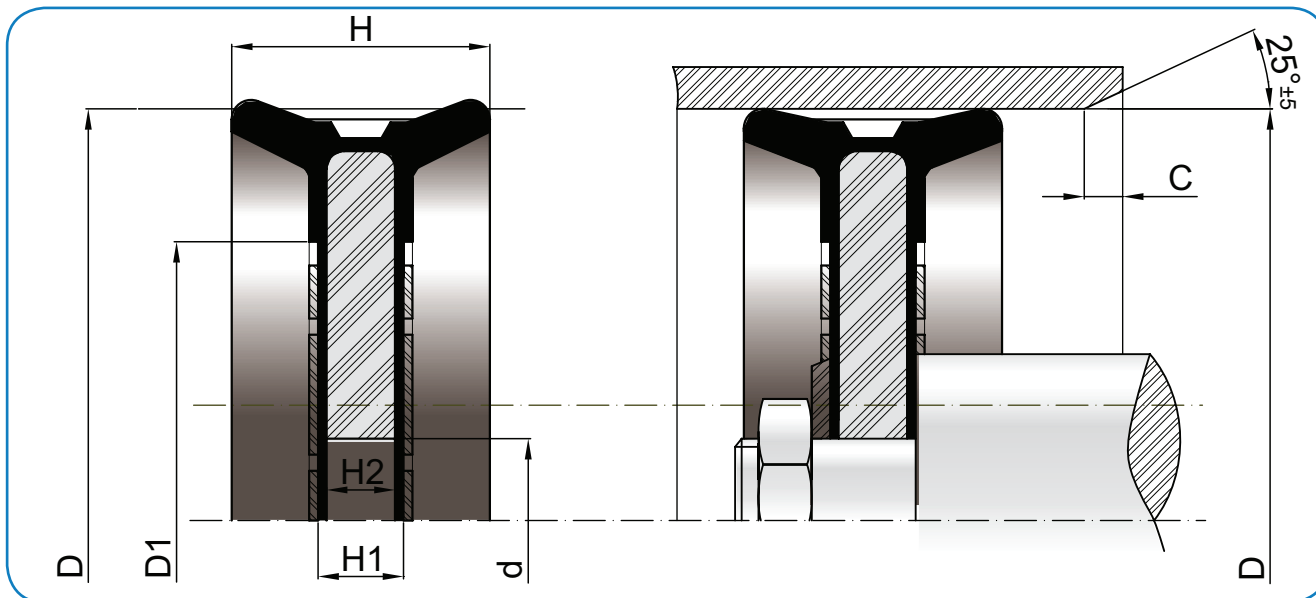

MPP

PISTONE MONOBLOCCO - SPRING PISTON SEAL

RSP
 SRS
 SRSN
 CSA
 PSP
 PSPN
 MPS
 SPS
 SPSN
MPP
 ISA
 ESA
 NG
 LWA
 BWA
 BWAN
 BWS
 BWH
 BWHN

D	d	H	ART / ITEM	€ cad/each
25,0	8,0	12,0	MPP 0250 0080 120 N2	1,901
32,0	8,0	15,0	MPP 0320 0080 150 N2	2,279
40,0	10,0	18,0	MPP 0400 0100 180 N2	2,804
50,0	10,0	18,0	MPP 0500 0100 180 N2	3,339
60,0	12,0	22,0	MPP 0600 0120 220 N2	4,169
63,0	12,0	22,0	MPP 0630 0120 220 N2	4,242
63,0	14,0	22,0	MPP 0630 0140 220 N2	4,242
63,0	16,0	22,0	MPP 0630 0160 220 N2	4,242
70,0	12,0	22,0	MPP 0700 0120 220 N2	5,387
75,0	12,0	25,0	MPP 0750 0120 250 N2	5,723
80,0	12,0	25,0	MPP 0800 0120 250 N2	6,143
80,0	14,0	25,0	MPP 0800 0140 250 N2	6,143
80,0	16,0	25,0	MPP 0800 0160 250 N2	6,143
80,0	18,0	25,0	MPP 0800 0160 250 N2	6,143
90,0	12,0	25,0	MPP 0900 0120 250 N2	7,508
100,0	18,0	25,0	MPP 1000 0180 250 N2	8,043
100,0	20,0	25,0	MPP 1000 0200 250 N2	8,043
125,0	18,0	30,0	MPP 1250 0180 300 N2	16,758
125,0	20,0	30,0	MPP 1250 0200 300 N2	16,758
160,0	24,0	30,0	MPP 1600 0240 300 N2	29,799
200,0	24,0	30,0	MPP 2000 0240 300 N2	60,890